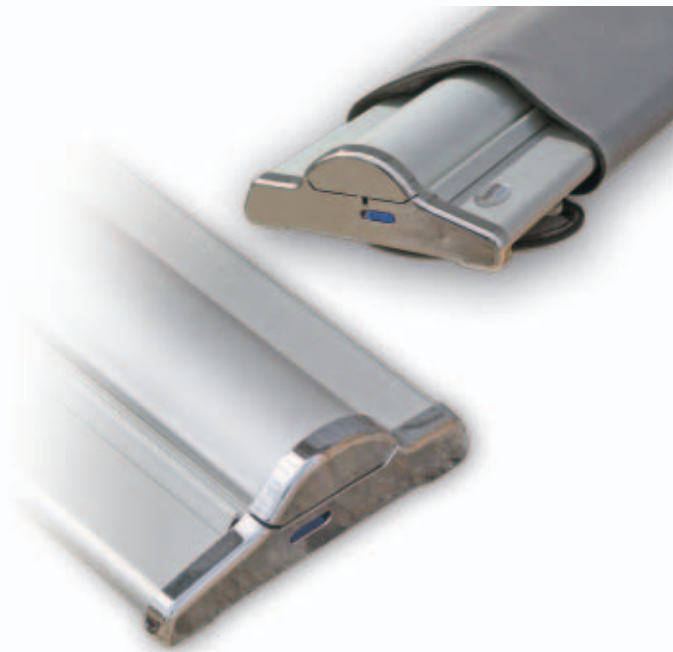

Supreme Retractable Banner Stands

Supreme is the latest and the most exclusive retractable banner system in the market today. You can now change the graphic or replace the cassette without any tool in 30 seconds. The chrome-plated end caps highlight the presentation of the stand and make your display stands out from the others. The wide base design and adjustable feet allow the display to stand firmly and straight on uneven floor. Carry bag included. Silver only.

Product	Visual Opening
Supreme 7085.....	33"w x 84.375"h
Supreme 7100.....	39"w x 84.375"h

**EXHIBIT
your brand**

Specializing in tradeshow, corporate, retail and event graphics.

- Banners
- Backlights
- P.O.P. Solutions
- Scanning Services
- Promotional Materials
- Retail Graphics
- Short Run Color Printing
- Film Services
- Photographic Prints
- Hardware & Installation