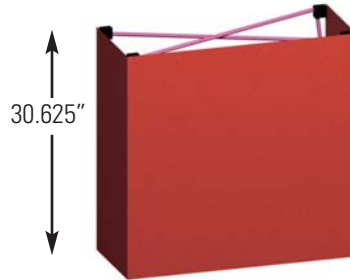

Coyote Tabletop Configurations

Product **Footprint**
 1x1 Curved45.5"x12.5"

Product **Footprint**
 1x1 Straight30.5"x12.5"
 w/ curved end caps45.5"x12.5"

Product **Footprint**
 2x1 Curved73"x19.25"

Product **Footprint**
 2x1 Straight59.5"x12.5"
 w/ curved end caps74.5"x12.5"

Product **Footprint**
 2x2 Curved73"x19.25"

Product **Footprint**
 2x2 Straight59.5"x12.5"
 w/ curved end caps74.5"x12.5"

Product **Footprint**
 3x2 Curved97.25"x25"

Product **Footprint**
 3x2 Straight88.25"x12.5"
 w/ curved end caps103.25"x12.5"