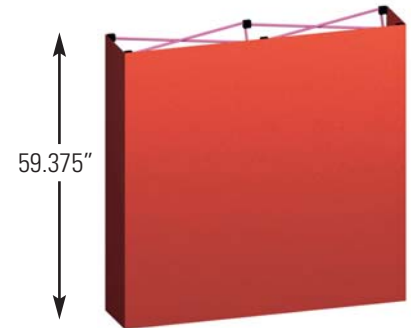

Coyote Tabletop Configurations

Product **Footprint**
 1x1 Curved45.5"x12.5"

Product **Footprint**
 1x1 Straight30.5"x12.5"
 w/ curved end caps45.5"x12.5"

Product **Footprint**
 2x1 Curved73"x19.25"

Product **Footprint**
 2x1 Straight59.5"x12.5"
 w/ curved end caps74.5"x12.5"

Product **Footprint**
 2x2 Curved73"x19.25"

Product **Footprint**
 2x2 Straight59.5"x12.5"
 w/ curved end caps74.5"x12.5"

Product **Footprint**
 3x2 Curved97.25"x25"

Product **Footprint**
 3x2 Straight88.25"x12.5"
 w/ curved end caps103.25"x12.5"