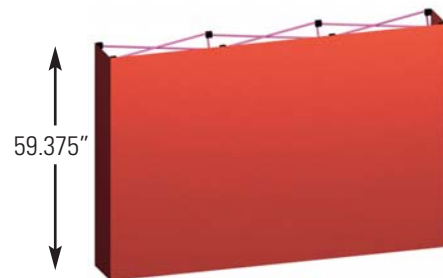

Coyote Tabletop Configurations

Product **Footprint**
 1x1 Curved45.5"x12.5"

Product **Footprint**
 1x1 Straight30.5"x12.5"
 w/ curved end caps45.5"x12.5"

Product **Footprint**
 2x1 Curved73"x19.25"

Product **Footprint**
 2x1 Straight59.5"x12.5"
 w/ curved end caps74.5"x12.5"

Product **Footprint**
 2x2 Curved73"x19.25"

Product **Footprint**
 2x2 Straight59.5"x12.5"
 w/ curved end caps74.5"x12.5"

Product **Footprint**
 3x2 Curved97.25"x25"

Product **Footprint**
 3x2 Straight88.25"x12.5"
 w/ curved end caps103.25"x12.5"