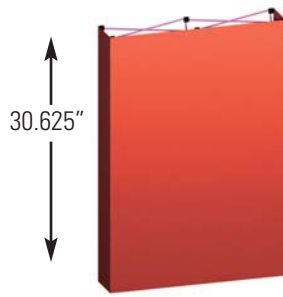

Coyote Alternate Configurations

Product **Footprint**
 2x3 Curved73"x19.25"

Product **Footprint**
 2x3 Straight59.5"x12.5"
 w/ curved end caps74.5"x12.5"

Product **Footprint**
 2x2 Straight25.375"x25.375"

Product **Footprint**
 3x3 Curved w/shelf97.25"x25"

Product **Footprint**
 Gullwing231"x41"

Product **Footprint**
 3x3 Curved97.25"x25"
 3x3 Straight88.25"x12.5"
 w/ curved end caps103.25"x12.5"

Product **Footprint**
 Serpentine217.75"x60.5"