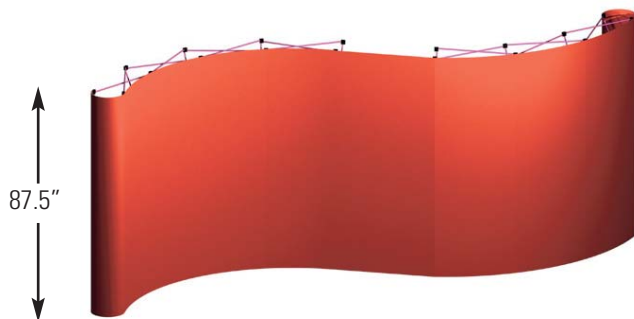

Coyote Alternate Configurations

Product **Footprint**
 2x3 Curved73"x19.25"

Product **Footprint**
 2x3 Straight59.5"x12.5"
 w/ curved end caps74.5"x12.5"

Product **Footprint**
 2x2 Straight25.375"x25.375"

Product **Footprint**
 3x3 Curved w/shelf97.25"x25"

Product **Footprint**
 Gullwing231"x41"

Product **Footprint**
 3x3 Curved97.25"x25"
 3x3 Straight88.25"x12.5"
 w/ curved end caps103.25"x12.5"

Product **Footprint**
 Serpentine217.75"x60.5"