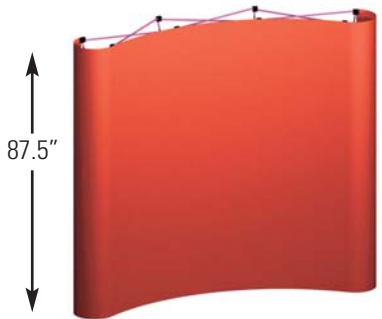

Coyote Alternate Configurations

Product **Footprint**
 2x3 Curved73"x19.25"

Product **Footprint**
 2x3 Straight59.5"x12.5"
 w/ curved end caps74.5"x12.5"

Product **Footprint**
 2x2 Straight25.375"x25.375"

Product **Footprint**
 3x3 Curved w/shelf97.25"x25"

Product **Footprint**
 Gullwing231"x41"

Product **Footprint**
 3x3 Curved97.25"x25"
 3x3 Straight88.25"x12.5"
 w/ curved end caps103.25"x12.5"

Product **Footprint**
 Serpentine217.75"x60.5"