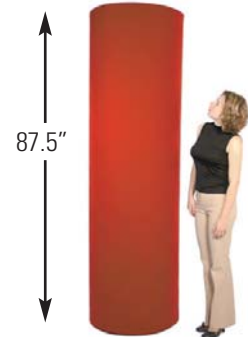

Coyote Alternate Configurations

Product **Footprint**
 2x3 Curved73"x19.25"

Product **Footprint**
 2x3 Straight59.5"x12.5"
 w/ curved end caps74.5"x12.5"

Product **Footprint**
 2x2 Straight25.375"x25.375"

Product **Footprint**
 3x3 Curved w/shelf97.25"x25"

Product **Footprint**
 Gullwing231"x41"

Product **Footprint**
 3x3 Curved97.25"x25"
 3x3 Straight88.25"x12.5"
 w/ curved end caps103.25"x12.5"

Product **Footprint**
 Serpentine217.75"x60.5"