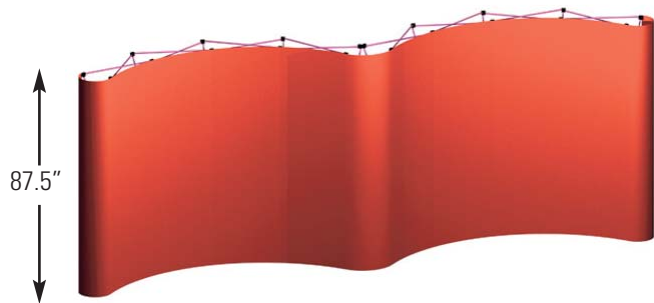

Coyote Alternate Configurations

Product **Footprint**
 2x3 Curved73"x19.25"

Product **Footprint**
 2x3 Straight59.5"x12.5"
 w/ curved end caps74.5"x12.5"

Product **Footprint**
 2x2 Straight25.375"x25.375"

Product **Footprint**
 3x3 Curved w/shelf97.25"x25"

Product **Footprint**
 Gullwing231"x41"

Product **Footprint**
 3x3 Curved97.25"x25"
 3x3 Straight88.25"x12.5"
 w/ curved end caps103.25"x12.5"

Product **Footprint**
 Serpentine217.75"x60.5"