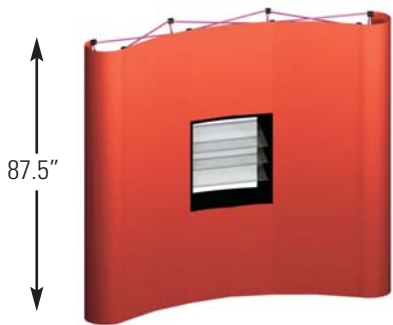

Coyote Alternate Configurations

Product **Footprint**
 2x3 Curved73"x19.25"

Product **Footprint**
 2x3 Straight59.5"x12.5"
 w/ curved end caps74.5"x12.5"

Product **Footprint**
 2x2 Straight25.375"x25.375"

Product **Footprint**
 3x3 Curved w/shelf97.25"x25"

Product **Footprint**
 Gullwing231"x41"

Product **Footprint**
 3x3 Curved97.25"x25"
 3x3 Straight88.25"x12.5"
 w/ curved end caps103.25"x12.5"

Product **Footprint**
 Serpentine217.75"x60.5"